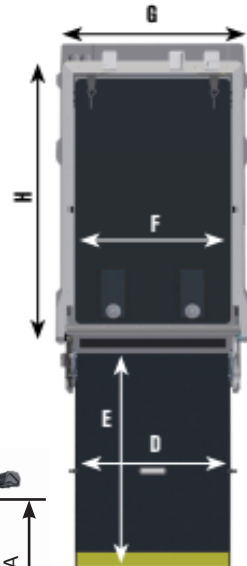

www.alfredbekker.com

ZeroEffort

The new concept in WAVs

Motability

Dimensions

A	entrance door height	1425 mm	56.1 in
B	min. interior height	1410 mm	55.5 in
C	ramp slope	12°	12°
D	ramp width	780 mm	30.7 in
E	ramp length	1300 mm	51.2 in
F	min. floor width	765 mm	30.1 in
G	max. floor width	815 mm	32.1 in
H	usable floor length	1370 mm	53.9 in

* Feel trim only

Specification

	Feel	Flair XTR
Air conditioning, and Cruise control	✓	✓
8" touchscreen with DAB Radio and Mirror Screen®	✓	✓
Bluetooth® handsfree and media streaming	✓	✓
Safety and Visibility packs	✓	✓
Daytime running lights, and foglights	✓	✓
Citroen Connect navigation		✓
Electric handbrake	✓	✓
Rear parking sensors	✓	✓
Electric and heated door mirrors	✓	
Electric, heated and power folding door mirrors		✓
Electric rear windows		✓
Dark tinted rear side and tailgate windows		✓
180° Colour reversing camera		✓
16" steel wheels with 'Twirl' trims	✓	
17" 'Spin' alloy wheels		✓