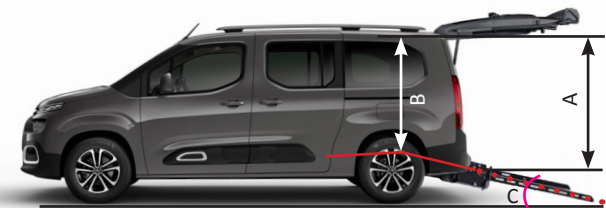

Citroen Berlingo XL FlexiRamp™

“Conversions without limits”

5x 

7 seater option available

1x 

Alfred Bekker API Ltd

0800 334 5126

sales@alfredbekker.com

www.alfredbekker.com

ZeroEffort

The new concept in WAVs

Motability

Dimensions

A	entrance door height	1425 mm	56.1 in
B	min. interior height	1410 mm	55.5 in
C	ramp slope	12°	12°
D	ramp width	780 mm	30.7 in
E	ramp length	1300 mm	51.2 in
F	min. floor width	765 mm	30.1 in
G	max. floor width	815 mm	32.1 in
H	usable floor length	1370 mm	53.9 in