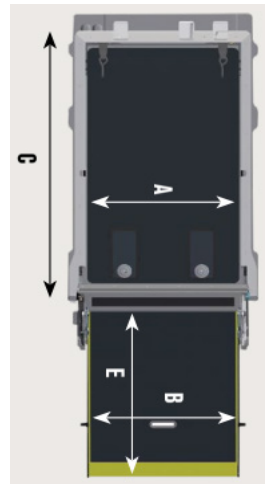

## Dimensions

<b>A</b>	min. floor width	815 mm	32.1 in
<b>B</b>	ramp width	780 mm	30.7 in
<b>C</b>	usable floor length	1340 mm	52.8 in
<b>D</b>	floor clearance	175 mm	6.9 in
<b>E</b>	ramp length	1070 mm	42.1 in
<b>F</b>	entrance door height	1425 mm	56.1 in
<b>G</b>	min. interior height	1400 mm	55.1 in
<b>H</b>	ramp clearance	205 mm	8.1 in
<b>X</b>	ramp slope	13°	13°
<b>Y</b>	floor slope	10°	10°