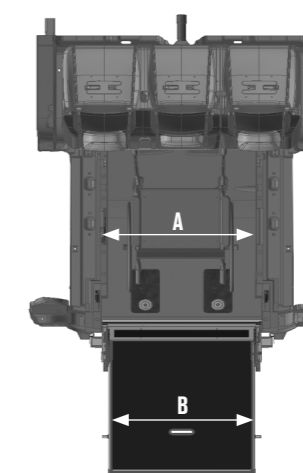

VW Caddy FlexiRamp™

S

L

XL

TECHNICAL INFORMATION

SEATING OPTIONS

	OEM seats	OEM seats	OEM seats	OEM seats	New seats 2nd row	New seats 2nd row + TFS	New seats 2nd row + OEM seats 3rd row	Tip & Fold Seats (TFS)	OEM seats 3rd row
	2 + 1	3 + 1	5 + 1	5 + 0	4 + 1	6 + 0	6 + 0	7 + 0	7 + 0
S	✓	✓	✗	✓	✓	✗	✗	✗	✗
L	✓	✓	✓	✓	✗	✗	✗	✓	✓
XL	✓	✓	✓	✓	✓	✓	✓	✓	✓

DIMENSIONS

	S	L	XL
A	815 mm	815 mm	815 mm
B	780 mm	780 mm	780 mm
C	635 mm	-	635 mm
D	1 350 ^{*1} mm	1 280 ^{*2} mm	1 380 - 1 710 ^{*3} mm
E	1 420 mm	1 420 mm	1 420 mm
F	1 380 mm	1 380 mm	1 380 mm
G	1 050 mm	1 050 mm	1 050 mm
H	13°	12 - 14°	12 - 14°
I	190 mm	195 mm	190 mm
J	185 mm	200 mm	185 mm
K	493 mm	-	493 mm

^{*1} 1 490 mm - removed bench seat

^{*2} 1 330 mm - removed closing plate

^{*3} 1 850 mm - removed bench seat

L

S XL

Alfred Bekker Mobility

conversions without limits

 0800 334 5126
sales@alfredbekker.com
alfredbekker.com