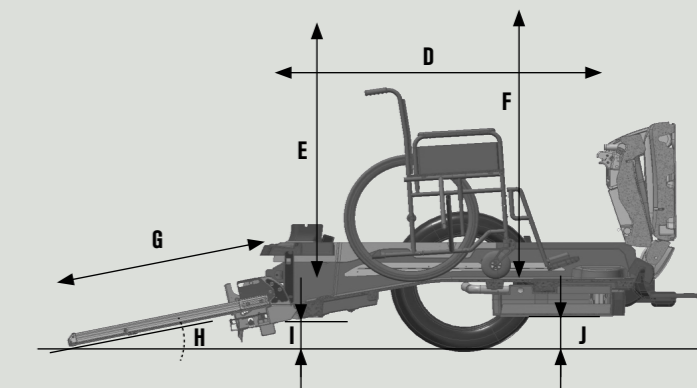

VW Caddy FlexiRamp™

S

L

XL

TECHNICAL INFORMATION

SEATING OPTIONS

	OEM seats	OEM seats	OEM seats	OEM seats	New seats 2nd row	New seats 2nd row + TFS	New seats 2nd row + OEM seats 3rd row	Tip & Fold Seats (TFS)	OEM seats 3rd row
	2 + 1	3 + 1	5 + 1	5 + 0	4 + 1	6 + 0	6 + 0	7 + 0	7 + 0
S	✓	✓	✗	✓	✓	✗	✗	✗	✗
L	✓	✓	✓	✓	✗	✗	✗	✓	✓
XL	✓	✓	✓	✓	✓	✓	✓	✓	✓

DIMENSIONS

	S	L	XL
A	815 mm	815 mm	815 mm
B	780 mm	780 mm	780 mm
C	635 mm	-	635 mm
D	1 350 ^{*1} mm	1 280 ^{*2} mm	1 380 - 1 710 ^{*3} mm
E	1 420 mm	1 420 mm	1 420 mm
F	1 380 mm	1 380 mm	1 380 mm
G	1 050 mm	1 050 mm	1 050 mm
H	13°	12 - 14°	12 - 14°
I	190 mm	195 mm	190 mm
J	185 mm	200 mm	185 mm
K	493 mm	-	493 mm

^{*1} 1 490 mm - removed bench seat

^{*2} 1 330 mm - removed closing plate

^{*3} 1 850 mm - removed bench seat

L

S XL

Alfred Bekker Mobility

conversions without limits

 0800 334 5126
sales@alfredbekker.com
alfredbekker.com