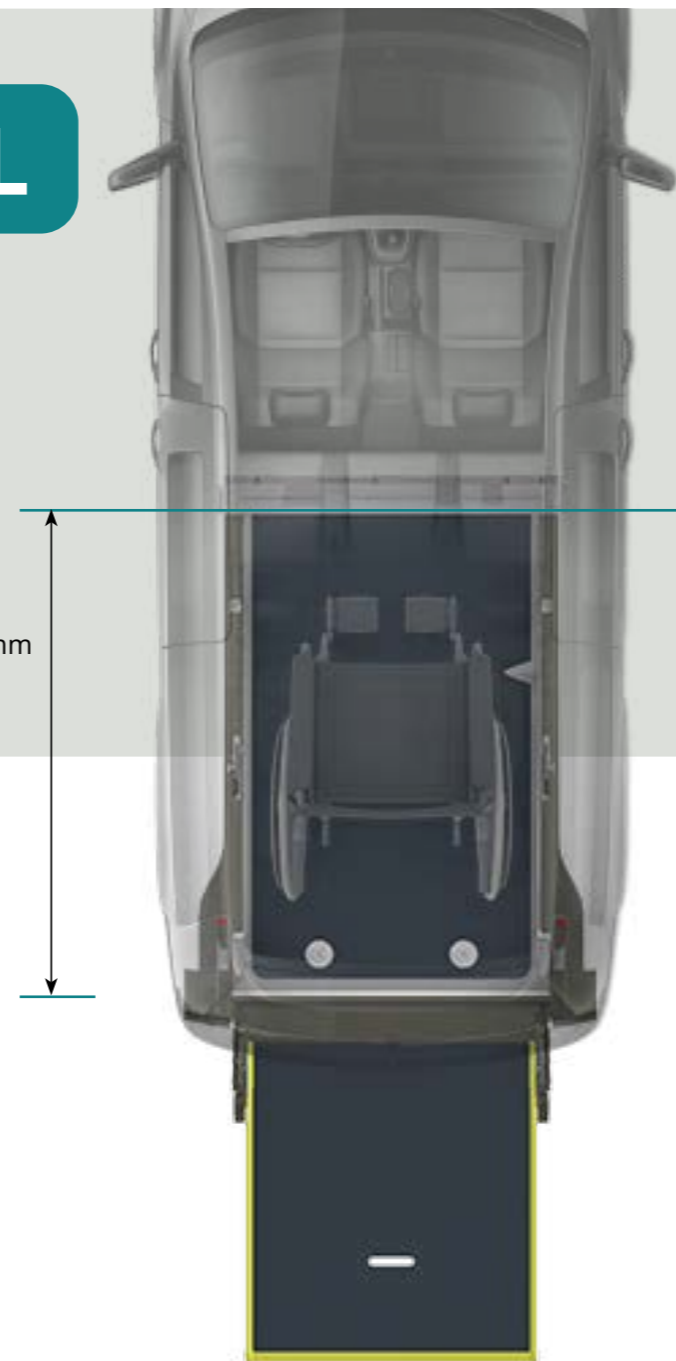

The unique patented rear impact protection system significantly increases the safety of the vehicle occupants.

Optional

Optional alternative style of rear restraint

3 DIFFERENT SIZES

for all your needs

CADDY

1 350 - 1 490 mm

CADDY MAXI

1 280 - 1 330 mm

CADDY MAXI

1 380 - 1 850 mm

Whether you need a family-sized wheelchair accessible vehicle, or run a taxi company, we always have the right solution for you. Just choose.

DIMENSIONS

	S	L	XL
A	815 mm	815 mm	815 mm
B	780 mm	780 mm	780 mm
C	635 mm	-	635 mm
D	1 350 ^{*1} mm	1 280 ^{*2} mm	1 380 - 1 710 ^{*3} mm
E	1 420 mm	1 420 mm	1 420 mm
F	1 380 mm	1 380 mm	1 380 mm
G	1 050 mm	1 050 mm	1 050 mm
H	13°	12 - 14°	12 - 14°
I	190 mm	195 mm	190 mm
J	185 mm	200 mm	185 mm
K	493 mm	-	493 mm