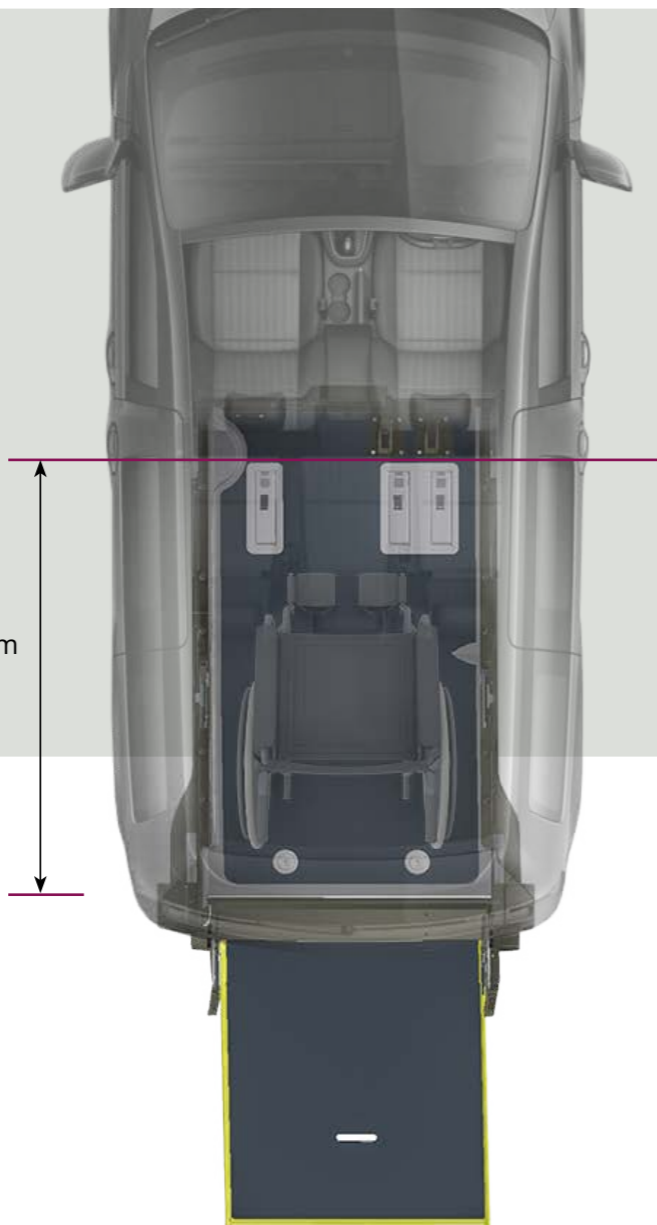

1 350 - 1 490 mm

CADDY MAXI

1 280 - 1 330 mm

CADDY MAXI

1 380 - 1 850 mm

Whether you need a family-sized wheelchair accessible vehicle, or run a taxi company, we always have the right solution for you. Just choose.

DIMENSIONS

	S	L	XL
A	815 mm	815 mm	815 mm
B	780 mm	780 mm	780 mm
C	635 mm	-	635 mm
D	1 350 ^{*1} mm	1 280 ^{*2} mm	1 380 - 1 710 ^{*3} mm
E	1 420 mm	1 420 mm	1 420 mm
F	1 380 mm	1 380 mm	1 380 mm
G	1 050 mm	1 050 mm	1 050 mm
H	13°	12 - 14°	12 - 14°
I	190 mm	195 mm	190 mm
J	185 mm	200 mm	185 mm
K	493 mm	-	493 mm