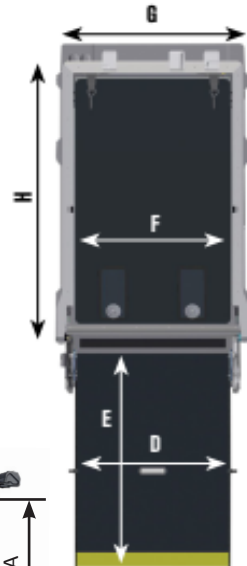

A	entrance door height	1425 mm	56.1 in
B	min. interior height	1410 mm	55.5 in
C	ramp slope	12°	12°
D	ramp width	780 mm	30.7 in
E	ramp length	1300 mm	51.2 in
F	min. floor width	765 mm	30.1 in
G	max. floor width	815 mm	32.1 in
H	usable floor length	1370 mm	53.9 in