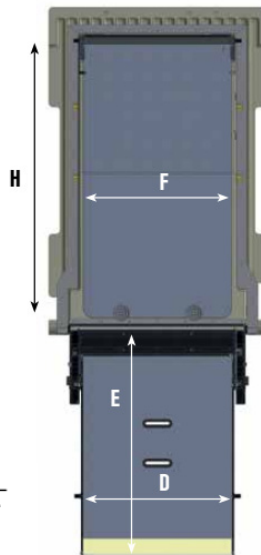

## Dimensions

<b>A</b>	entrance door height	1450 mm	57.1 in
<b>B</b>	min. interior height	1420 mm	55.9 in
<b>C</b>	ramp slope	12°	12°
<b>D</b>	ramp width	725mm	28.5 in
<b>E</b>	ramp length	1140 mm	44.9 in
<b>F</b>	floor width	760 mm	29.9 in
<b>H</b>	usable floor length	1400 mm	55.1 in