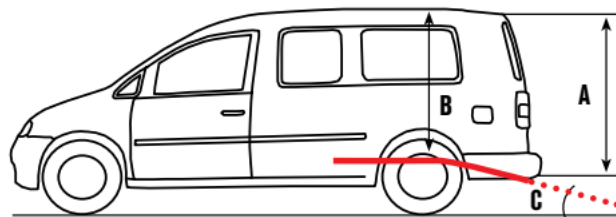

## Dimensions

<b>A</b>	entrance door height	1450 mm	57.1 in
<b>B</b>	min. interior height	1420 mm	55.9 in
<b>C</b>	ramp slope	12°	12°
<b>D</b>	ramp width	725mm	28.5 in
<b>E</b>	ramp length	1140 mm	44.9 in
<b>F</b>	floor width	760 mm	29.9 in
<b>H</b>	usable floor length	1400 mm	55.1 in