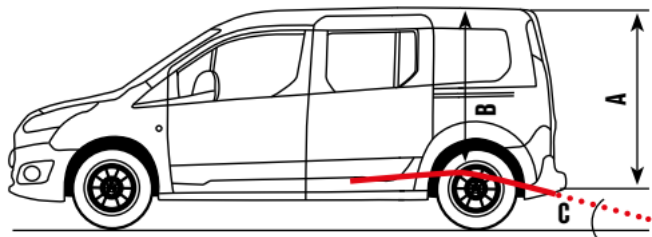

ZeroEffort

The new concept in WAVs

Motability

Dimensions

A	entrance door height	1480 mm	58.3 in
B	min. interior height	1400 mm	53.9 in
C	ramp slope	12°	12°
D	ramp width	765mm	30.1 in
E	ramp length	1100 mm	43.3 in
F	min. floor width	775 mm	30.5 in
G	max. floor width	860 mm	33.9 in
H	usable floor length	1540 mm	60.6 in