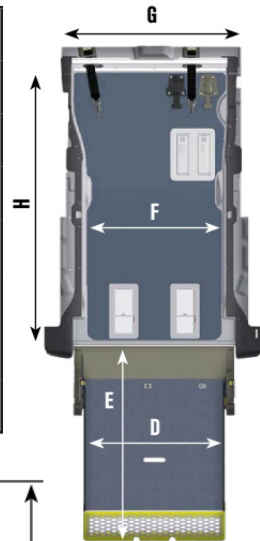

ZeroEffort

The new concept in WAVs

Motability

Dimensions

A	entrance door height	1480 mm	58.3 in
B	min. interior height	1400 mm	53.9 in
C	ramp slope	12°	12°
D	ramp width	765mm	30.1 in
E	ramp length	1100 mm	43.3 in
F	min. floor width	775 mm	30.5 in
G	max. floor width	860 mm	33.9 in
H	usable floor length	1540 mm	60.6 in