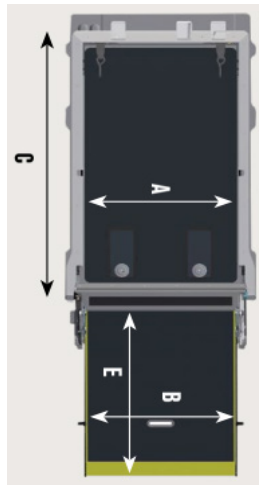

## Dimensions

<b>A</b>	min. floor width	815 mm	32.1 in
<b>B</b>	ramp width	780 mm	30.7 in
<b>C</b>	floor length	1340 mm	52.8 in
<b>D</b>	floor clearance	175 mm	6.9 in
<b>E</b>	ramp length	1070 mm	42.1 in
<b>F</b>	entrance door height	1425 mm	56.1 in
<b>G</b>	min. interior height	1400 mm	55.1 in
<b>H</b>	ramp clearance	205 mm	8.1 in
<b>X</b>	ramp slope	13°	13°
<b>Y</b>	floor slope	10°	10°