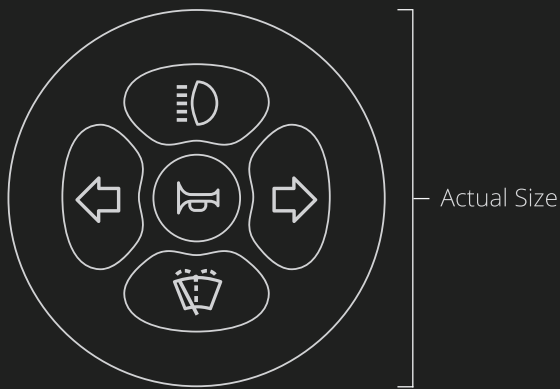

Why Choose the Mini Keypad?

- Compatible with all hand control makes and models
- Self-cancelling indicators available on many vehicles
- All our products meet European and Worldwide regulatory standards and approvals including EMC and E & e marking and BSEN ISO 9001:2008

“Puts all the electrical controls you need whilst driving on one keypad that can easily be attached to a hand control or could be located in any convenient position e.g. on an armrest.”

John Rogers, ADI, Derby DrivAbility